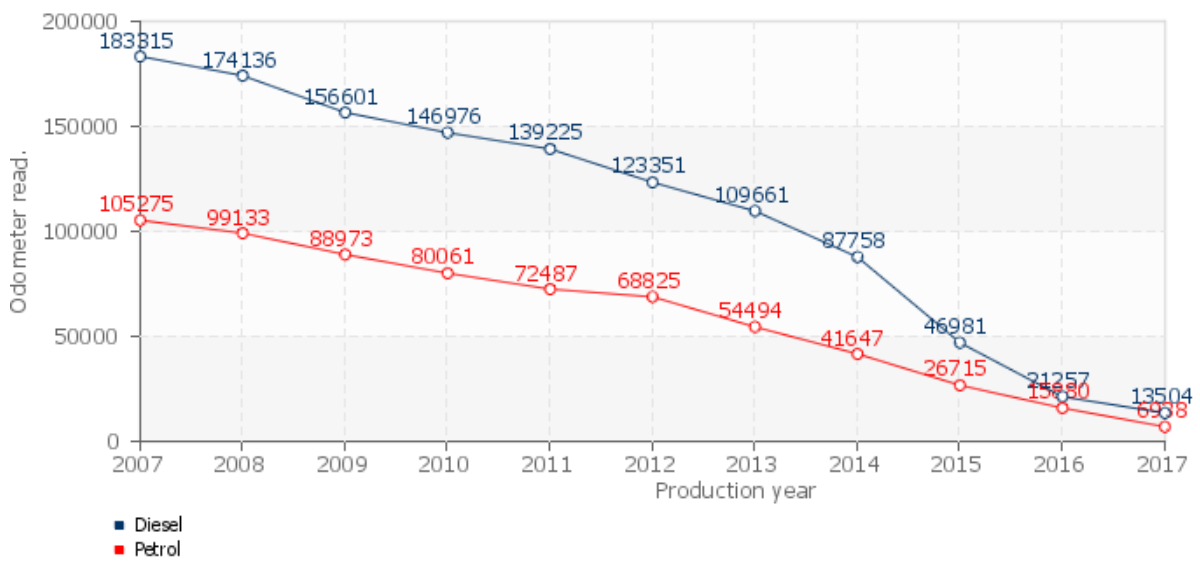

Vehicle archived photos **✓**
 number of records: 18

Equipment **i**
 number of records: 165

1. GENERAL INFORMATION

USEFUL INFORMATION

AVERAGE MILEAGE

136634

Note: This is not an actual check of the vehicle mileage. System autoDNA calculates an average mileage of the vehicle based on the data of vehicles with similar characteristics: the brand, model, fuel type, age, etc.

Average mileage of vehicles

Note: The graph presents average mileage by car, according to year of production with Diesel or Petrol engine.

VEHICLE INFORMATION NUMBER OF RECORDS: 19

VIN: **TRUZZ8P081007318**